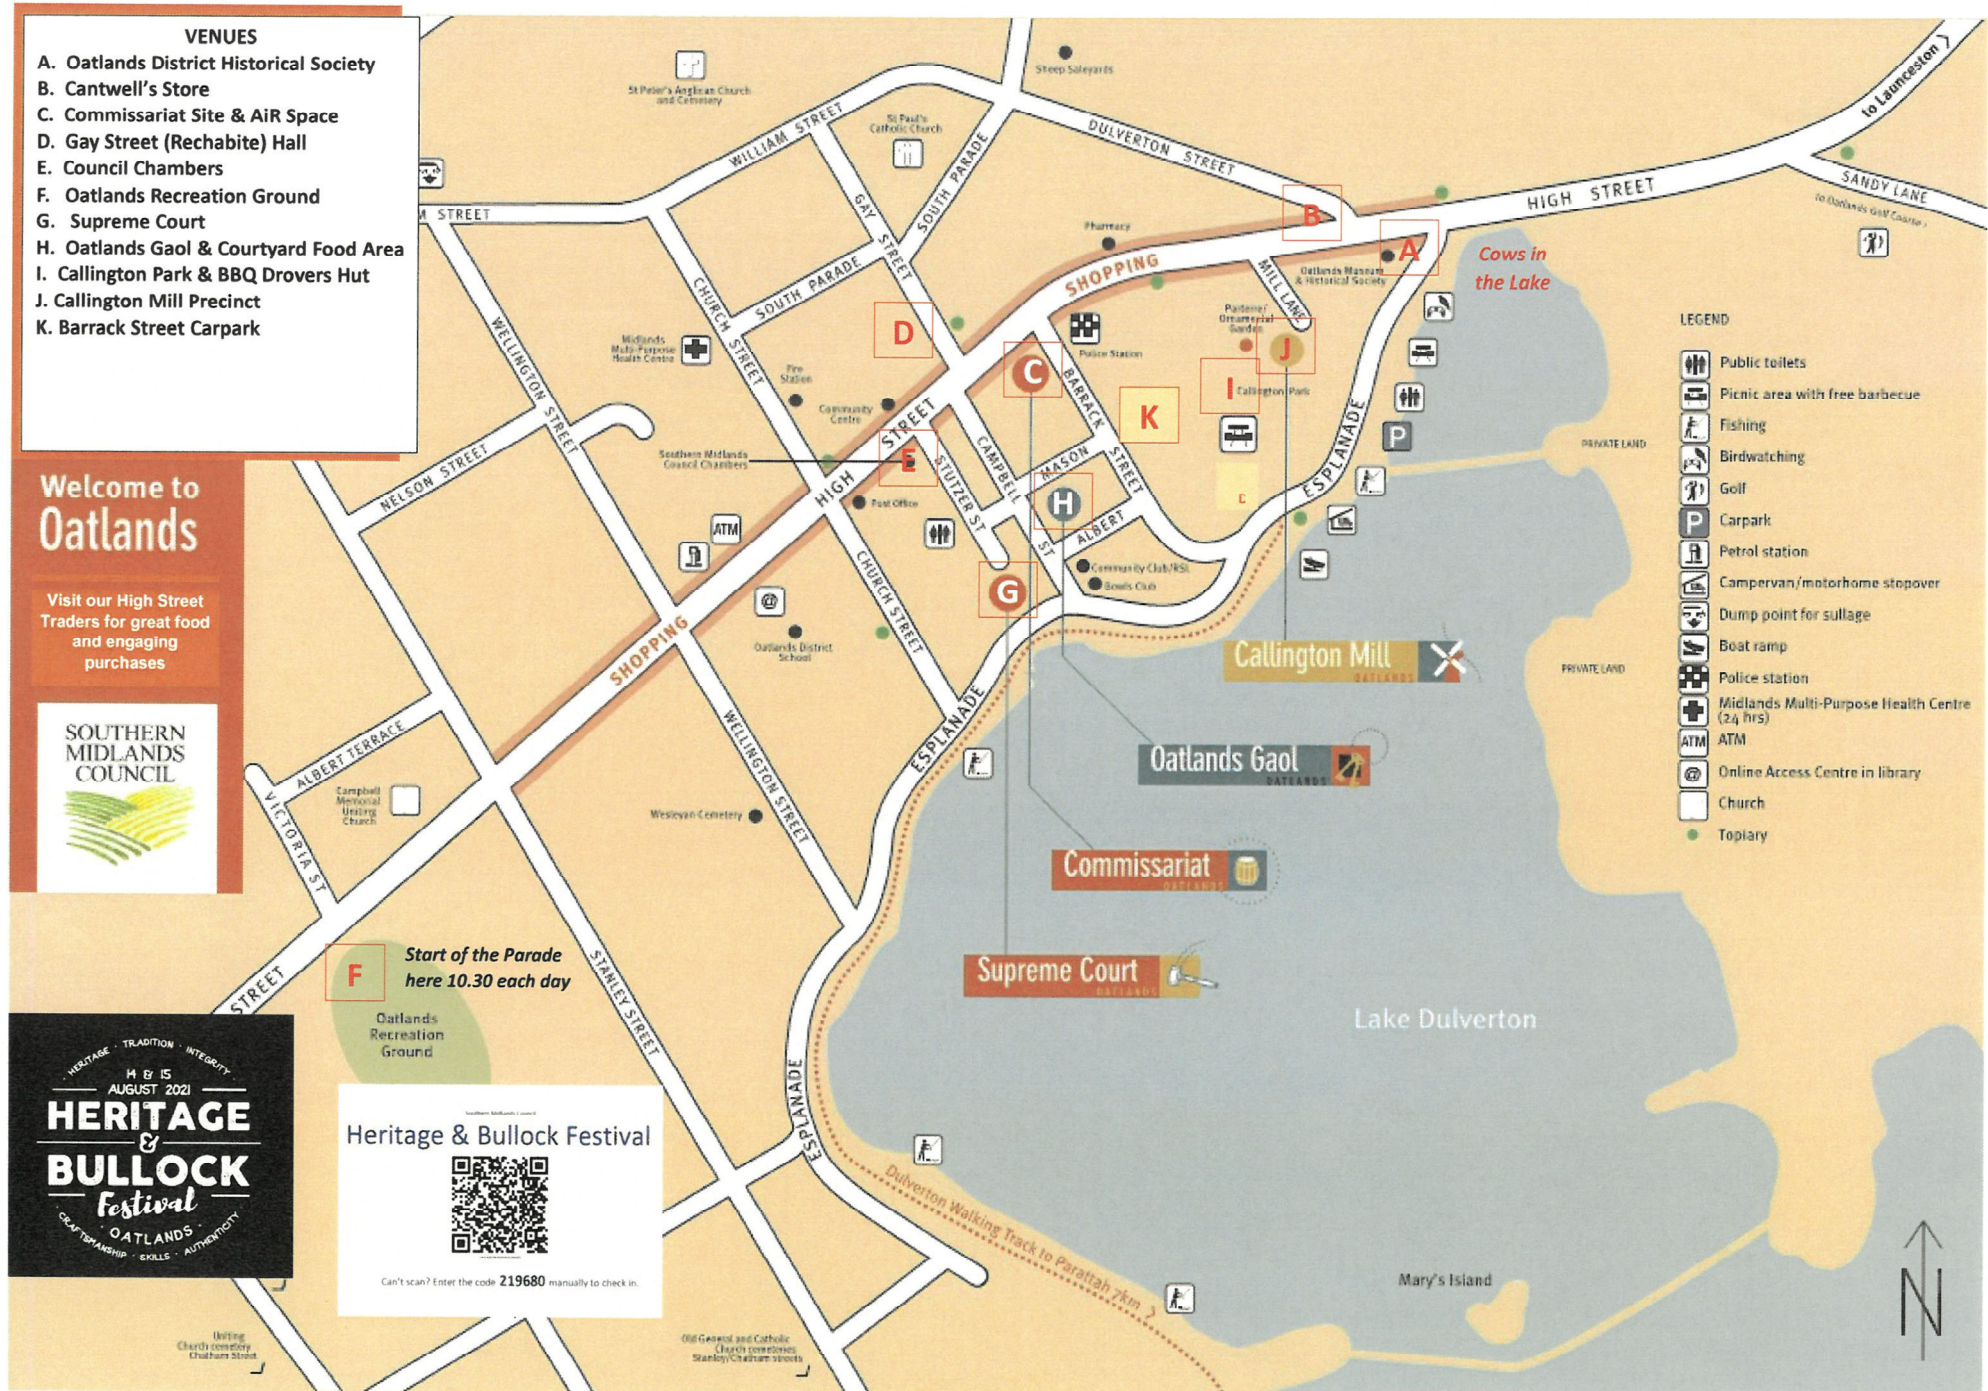

VENUES

- A. Oatlands District Historical Society
- B. Cantwell's Store
- C. Commissariat Site & AiR Space
- D. Gay Street (Rechabite) Hall
- E. Council Chambers
- F. Oatlands Recreation Ground
- G. Supreme Court
- H. Oatlands Gaol & Courtyard Food Area
- I. Callington Park & BBQ Drovers Hut
- J. Callington Mill Precinct
- K. Barrack Street Carpark

Welcome to Oatlands

Visit our High Street Traders for great food and engaging purchases

SOUTHERN MIDLANDS COUNCIL

F Start of the Parade here 10.30 each day

Heritage & Bullock Festival

LEGEND

- Public toilets
- Picnic area with free barbecue
- Fishing
- Birdwatching
- Golf
- Carpark
- Petrol station
- Campervan/motorhome stopover
- Dump point for sullage
- Boat ramp
- Police station
- Midlands Multi-Purpose Health Centre (24 hrs)
- ATM
- Online Access Centre in library
- Church
- Topiary